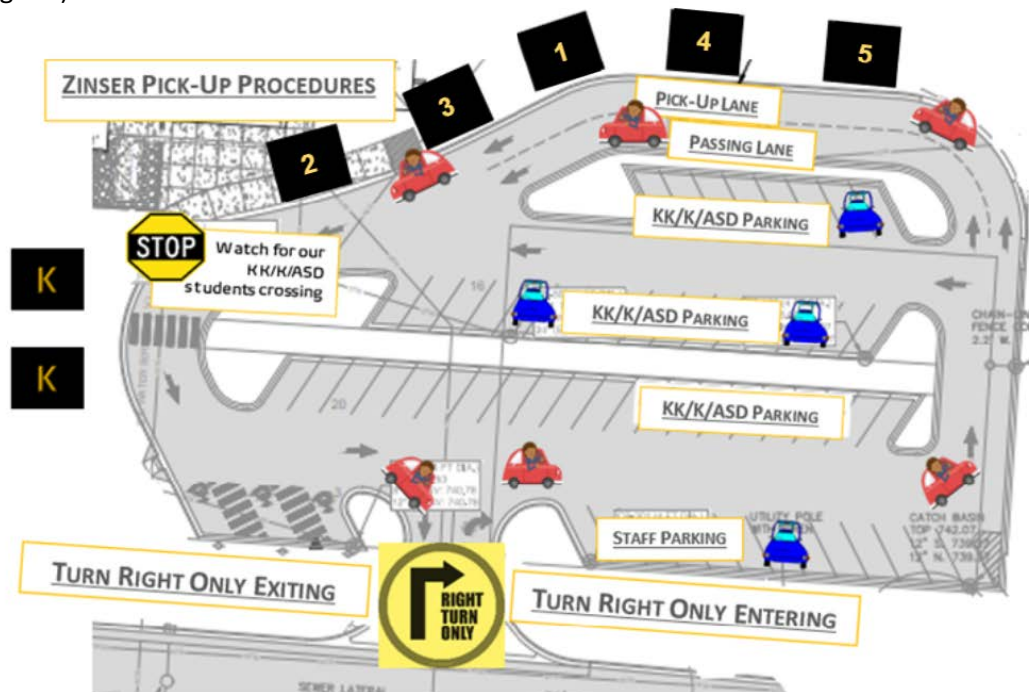

Kenowa Hills Public Schools VALUE. SUPPORT. EMPOWER.

WILLICK'S WEEKLY WRITE-UP

Zinser Elementary | 3949 Leonard NW, Grand Rapids | 616-453-2461

Parking Lot Notes:

- Please consider utilizing our bus transportation option to avoid the busy parent pick-up lot
- Always look to pull up in line and when possible to help with the flow of traffic.
 - ◆ Tell your child(ren) to look for the correct car and be ready. If your child is late to the class sign and you've pulled past it, you can circle around the lot and keep your car moving.
- Thank you for those turning right only! We know it's an inconvenience, but we believe it will help speed up the line and be safer in the long run (We have a couple accidents a year with vehicles turning left)

- Drop off starts at 8:30; children may exit vehicles a few minutes early to get traffic flowing, and must wait by their grade sign until the 8:30 bell.
- We do have two lanes in the parking lot. Please only use the right lane for drop off and pick up, the inside lane is a pass by lane only! Please pass by with caution.

DROP OFF EXPECTATIONS:

- Drop off starts at 8:30 with the day officially starting at 8:35. Kindergarten & K-Knights families please park and walk to the flagpole to have your child line up with their class at the 8:30 bell. The teacher will come out and greet the students and enter the building together.